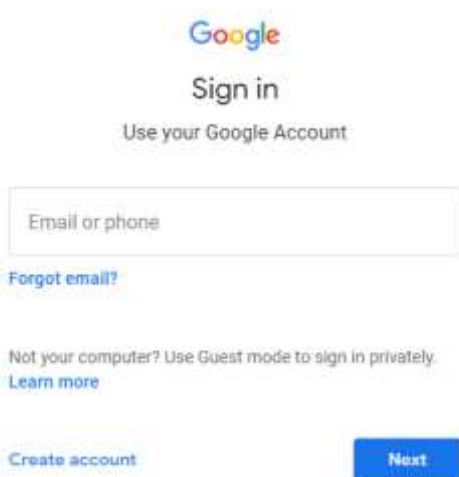

How to Access

1. First click on the link to login into <https://classroom.google.com/>
 2. Click on blue button that says "Go to Classroom"
- Go to Classroom**
3. Log in with your child's credentials sent from your class teachers...

4. Once you've sign into your child's Google Classroom Account, you'll see what classroom you child's been invited to join for example.

5. After joining, you'll be able to catch all the latest updates on the stream, View all the latest classwork assignment from the teachers and know which class teachers is allocated to this class.